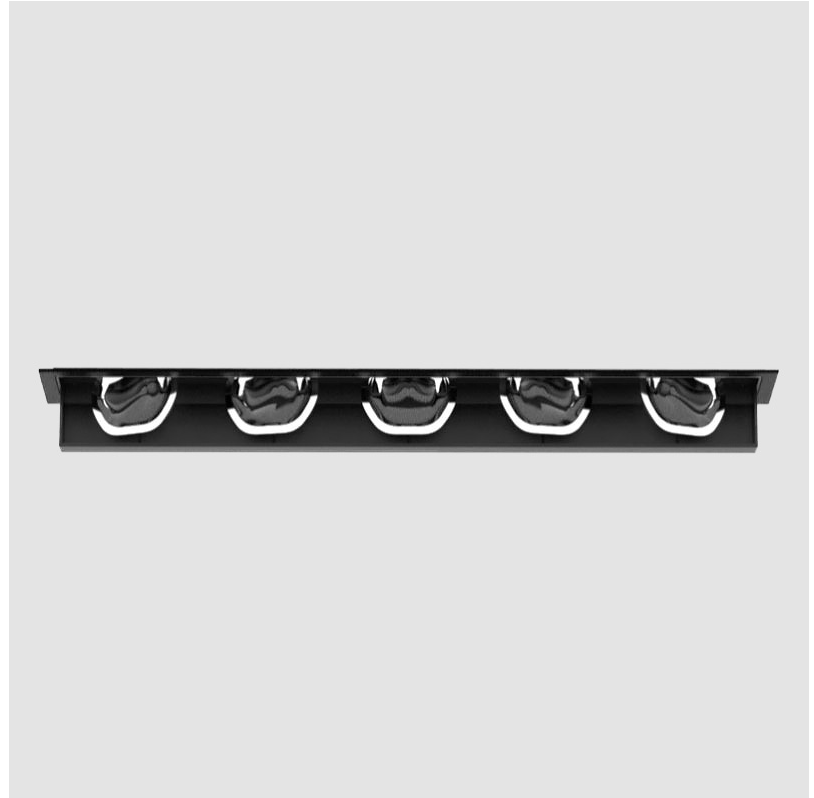

GENERAL

Series: Magiq
Subseries: Magiq Wallwash
Partner: Prolicht
Division: Architectural
Installation: Trimless
Product Type: Wallwash
Mounting Location: Ceiling
Light Distribution: Asymmetric

PHYSICAL

Shape: Rectangle
Length (mm): 267
Length (in): 10 1/2
Width (mm): 36
Width (in): 1 1/16
Height (mm): 64
Height (in): 2 1/2
Ceiling Thickness (mm): 12.5
Ceiling Thickness (in): 1/2
Min. Recessing Depth (mm): 100
Min. Recessing Depth (in): 3 15/16
Weight (kg): .943
Weight (lbs): 2.08
Fixture Material: Aluminum Die Cast
Cut-out Measurements: 273mm / 10 3/4" x 42mm / 1 5/8"

ELECTRICAL

Lamp Type: LED (Zhaga Standard)
Input Wattage (W): 33.4
Total Output Wattage (W): 29.6
Dimming: Tri-Mode (Non-Dimming and Phase Dimming (120Vac only) and 0-10V Dimming)
Driver Included: No
Driver Location: Remote
Driver Type: Constant Current - Universal
Driver Class: Class 1
Input Voltage (V): 120 - 277
Constant Current (MA): 500

LED

Number of LEDs: 5
Color Temperature (°K): 4000
Max. Delivered Lumen (lm): 2443
Nominal Lumen (lm): 2705
CRI: >90 CRI
Lamp Life (hrs): 50000

OPTICAL

Reflector: Asymmetric

RATINGS AND CERTIFICATIONS

Certified By: CSA Certified to UL and CSA Standards
IP rating: IP20

100mm
3 15/16"

12 1/2 mm
1/2"

270mm x 38mm
10 5/8" x 1 1/2"