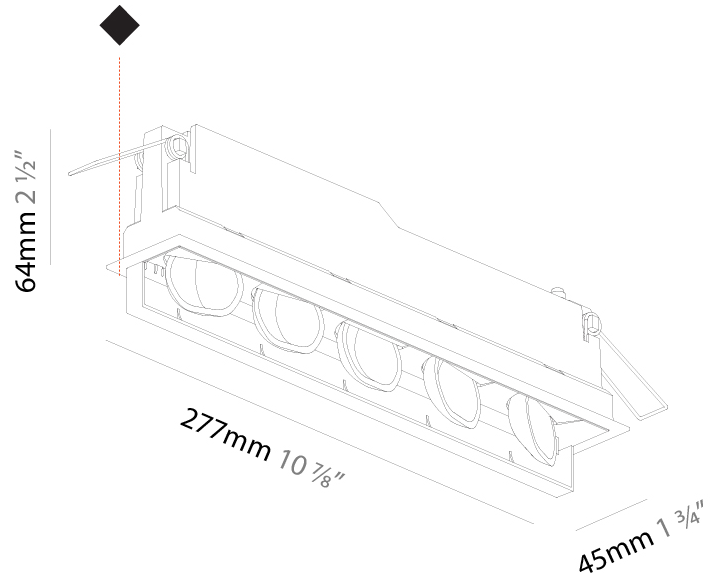

PROJECT	
TYPE	
SPECIFIER	
QUANTITY	
DATE	

MAGIQ WALLWASH RECESSED

A35154- : A35154-30K-03-02

base number

1. To build a product code in our configurator select the specify button on the base model # product page
2. To build a manual product code on this datasheet choose from the options listed below in blue font and add the suffix to the base model #

GENERAL

Series: Magiq
Subseries: Magiq Wallwash
Partner: Prolicht
Division: Architectural
Installation: Recessed
Product Type: Wallwash
Mounting Location: Ceiling
Light Distribution: Asymmetric

PHYSICAL

Shape: Rectangle
Length (mm): 277
Length (in): 10 7/8
Width (mm): 45
Width (in): 1 3/4
Height (mm): 64
Height (in): 2 1/2
Min. Recessing Depth (mm): 100
Min. Recessing Depth (in): 3 15/16
Fixture Material: Aluminum Die Cast
Cut-out Measurements: 270mm / 10 5/8" x 38mm / 1 1/2"

ELECTRICAL

Lamp Type: LED (Zhaga Standard)
Input Wattage (W): 31.4
Dimming: Tri-Mode (Non-Dimming and Phase Dimming (120Vac only) and 0-10V Dimming)
Driver Included: No
Driver Location: Remote
Driver Type: Constant Current - Universal
Driver Class: Class 1
Input Voltage (V): 120 - 277
Constant Current (MA): 500

LED

Number of LEDs: 5
Color Temperature (°K): 3000
Max. Delivered Lumen (lm): 2339
Nominal Lumen (lm): 2590
CRI: >90 CRI
Efficiency (%): 82.3
Lamp Life (hrs): 50000

OPTICAL

RATINGS AND CERTIFICATIONS

Certified By: CSA Certified to UL and CSA Standards
IP rating: IP20

100mm
3 15/16"

5 - 30 mm
3/16" - 1 3/16"

270mm x 38mm
10 5/8" x 1 1/2"