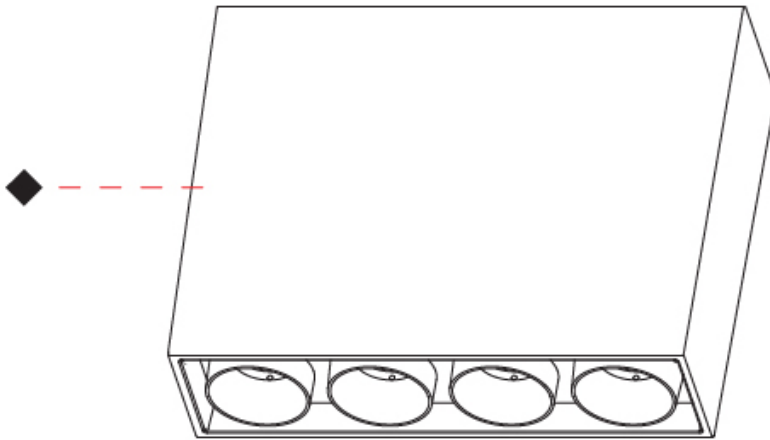

MAGIQ 4 CELL SURFACE

A3D184-

PROJECT

TYPE

SPECIFIER

QUANTITY

DATE

A