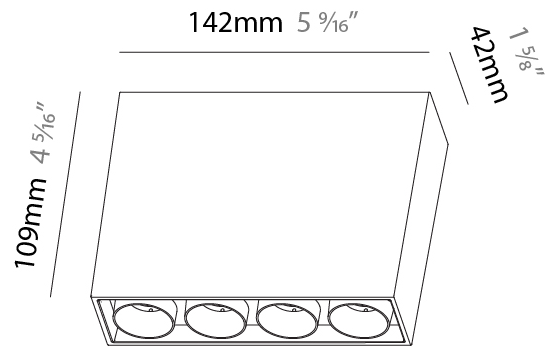

GENERAL

Series: Magiq
Subseries: Magiq 4 Cell
Partner: Prolicht
Division: Architectural
Installation: Surface
Product Type: Ceiling Surface
Mounting Location: Ceiling
Light Distribution: Direct

PHYSICAL

Shape: Rectangle
Length (mm): 142
Length (in): 5 ⁵/₁₆
Width (mm): 42
Width (in): 1 ⁵/₈
Height (mm): 109
Height (in): 4 ³/₁₆
Weight (kg): 0.65
Fixture Finish: SSR / BKV / CWI / CRY / HAB / UFT / ITA / RUA / FTG / MYG / LOD / PUS / FRO / FUP / KIA / POP / BLS / SPG / MEY / GOH / CHC / COM / ABZ / JAG / OBR / MOS / ROR
Holder Finish: WHI / BLK
Fixture Material: Aluminum Die Cast

ELECTRICAL

Lamp Type: LED (Zhaga Standard)
Input Wattage (W): 13
Total Output Wattage (W): 11.8
Dimming: Tri-Mode (Non-Dimming and Phase Dimming (120Vac only) and 0-10V Dimming)
Driver Included: Yes
Driver Location: Integrated
Driver Type: Constant Current - Universal
Driver Class: Class 1
Input Voltage (V): 120 - 277
Constant Current (MA): 1050mA

LED

Number of LEDs: 4
Color Temperature (°K): 2700 / 3000 / 3500 / 4000
Max. Delivered Lumen (lm): 781 / 843 / 860 / 878
Nominal Lumen (lm): 880 / 950 / 970 / 990
CRI: >90 CRI
Efficiency (%): 80
Lamp Life (hrs): 50000

OPTICAL

Reflector: 8 / 14 / 34
Adjustability: Fixed

RATINGS AND CERTIFICATIONS

Certified By: Certified for North American Standards
IP rating: IP20