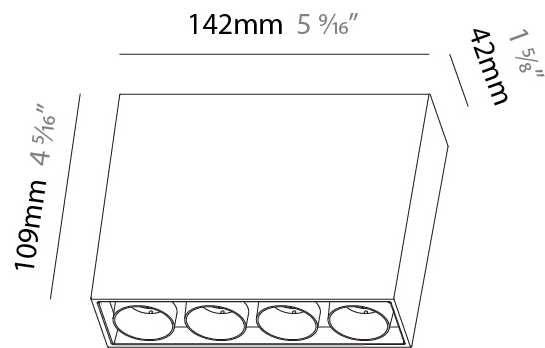

GENERAL

Series: Magiq
Subseries: Magiq 4 Cell
Partner: Prolicht
Division: Architectural
Installation: Surface
Product Type: Ceiling Surface
Mounting Location: Ceiling
Light Distribution: Direct

PHYSICAL

Shape: Rectangle
Length (mm): 142
Length (in): 5 ⁹/₁₆
Width (mm): 42
Width (in): 1 ⁵/₈
Height (mm): 109
Height (in): 4 ³/₁₆
Weight (kg): 0.65
Fixture Finish: SSR / BKV / CWI / CRY / HAB / UFT / ITA / RUA / FTG / MYG / LOD / PUS / FRO / FUP / KIA / POP / BLS / SPG / MEY / GOH / CHC / COM / ABZ / JAG / OBR / MOS / ROR
Holder Finish: WHI / BLK
Fixture Material: Aluminum Die Cast

ELECTRICAL

Lamp Type: LED (Zhaga Standard)
Input Wattage (W): 13
Total Output Wattage (W): 11.8
Dimming: Tri-Mode (Non-Dimming and Phase Dimming (120Vac only) and 0-10V Dimming)
Driver Included: Yes
Driver Location: Integrated
Driver Type: Constant Current - Universal
Driver Class: Class 1
Input Voltage (V): 120 - 277
Constant Current (MA): 1050mA

LED

Number of LEDs: 4
Color Temperature (°K): 2700 / 3000 / 3500 / 4000
Max. Delivered Lumen (lm): 781 / 843 / 860 / 878
Nominal Lumen (lm): 880 / 950 / 970 / 990
CRI: >90 CRI
Efficiency (%): 80
Lamp Life (hrs): 50000

OPTICAL

Reflector: 8 / 14 / 34
Adjustability: Fixed

RATINGS AND CERTIFICATIONS

Certified By: Certified for North American Standards
IP rating: IP20