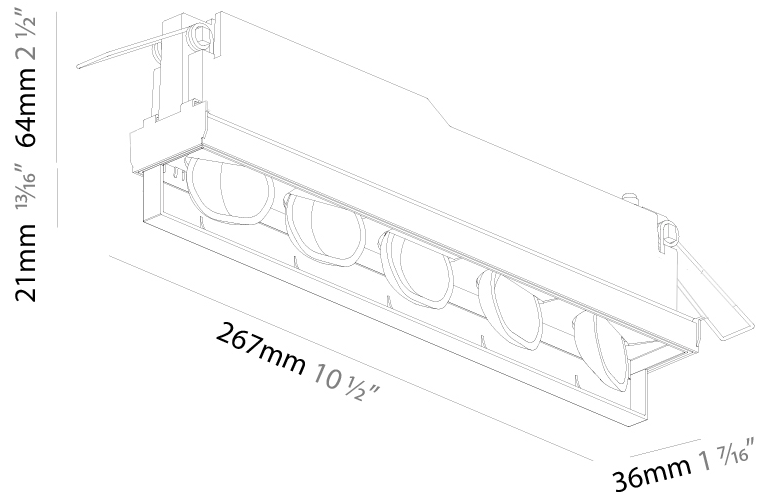

GENERAL

Series: Magiq
Subseries: Magiq Wallwash
Partner: Prolicht
Division: Architectural
Installation: Trimless
Product Type: Wallwash
Mounting Location: Ceiling
Light Distribution: Asymmetric

PHYSICAL

Shape: Rectangle
Length (mm): 267
Length (in): 10 1/2
Width (mm): 36
Width (in): 1 1/16
Height (mm): 64
Height (in): 2 1/2
Ceiling Thickness (mm): 12.5
Ceiling Thickness (in): 1/2
Min. Recessing Depth (mm): 100
Min. Recessing Depth (in): 3 15/16
Weight (kg): .943
Weight (lbs): 2.08
Fixture Material: Aluminum Die Cast
Cut-out Measurements: 273mm / 10 3/4" x 42mm / 1 5/8"

ELECTRICAL

Lamp Type: LED (Zhaga Standard)
Input Wattage (W): 33.4
Total Output Wattage (W): 29.6
Dimming: Tri-Mode (Non-Dimming and Phase Dimming (120Vac only) and 0-10V Dimming)
Driver Included: No
Driver Location: Remote
Driver Type: Constant Current - Universal
Driver Class: Class 1
Input Voltage (V): 120 - 277
Constant Current (MA): 500

LED

Number of LEDs: 5
Color Temperature (°K): 4000
Max. Delivered Lumen (lm): 2443
Nominal Lumen (lm): 2705
CRI: >90 CRI
Lamp Life (hrs): 50000

OPTICAL

Reflector: Asymmetric

RATINGS AND CERTIFICATIONS

Certified By: CSA Certified to UL and CSA Standards
IP rating: IP20

100mm
3 15/16"

12 1/2 mm
1/2"

270mm x 38mm
10 5/8" x 1 1/2"