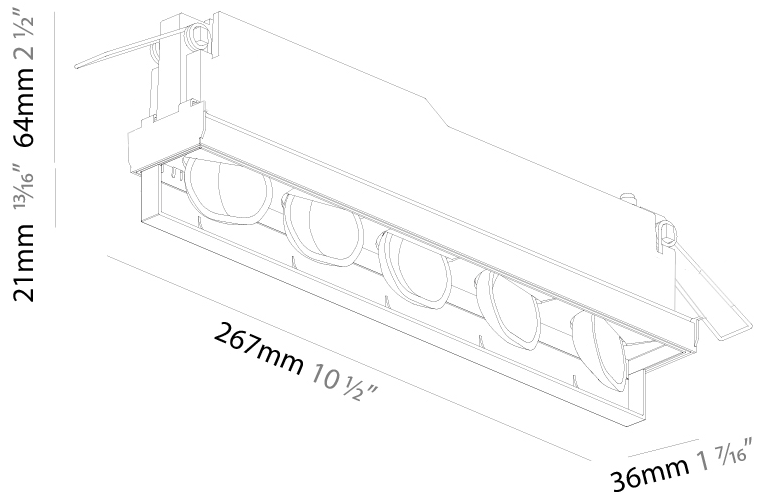

GENERAL

Series: Magiq
Subseries: Magiq Wallwash
Partner: Prolicht
Division: Architectural
Installation: Trimless
Product Type: Wallwash
Mounting Location: Ceiling
Light Distribution: Asymmetric

PHYSICAL

Shape: Rectangle
Length (mm): 267
Length (in): 10 1/2
Width (mm): 36
Width (in): 1 1/16
Height (mm): 64
Height (in): 2 1/2
Ceiling Thickness (mm): 12.5
Ceiling Thickness (in): 1/2
Min. Recessing Depth (mm): 100
Min. Recessing Depth (in): 3 15/16
Weight (kg): .943
Weight (lbs): 2.08
Fixture Material: Aluminum Die Cast
Cut-out Measurements: 273mm / 10 3/4" x 42mm / 1 5/8"

ELECTRICAL

Lamp Type: LED (Zhaga Standard)
Input Wattage (W): 33.4
Total Output Wattage (W): 29.6
Dimming: Tri-Mode (Non-Dimming and Phase Dimming (120Vac only) and 0-10V Dimming)
Driver Included: No
Driver Location: Remote
Driver Type: Constant Current - Universal
Driver Class: Class 1
Input Voltage (V): 120 - 277
Constant Current (MA): 500

LED

Number of LEDs: 5
Color Temperature (°K): 3500
Max. Delivered Lumen (lm): 2145
Nominal Lumen (lm): 2375
CRI: >90 CRI
Lamp Life (hrs): 50000

OPTICAL

Reflector: Asymmetric

RATINGS AND CERTIFICATIONS

Certified By: CSA Certified to UL and CSA Standards
IP rating: IP20

100mm
3 15/16"

12 1/2 mm
1/2"

270mm x 38mm
10 5/8" x 1 1/2"