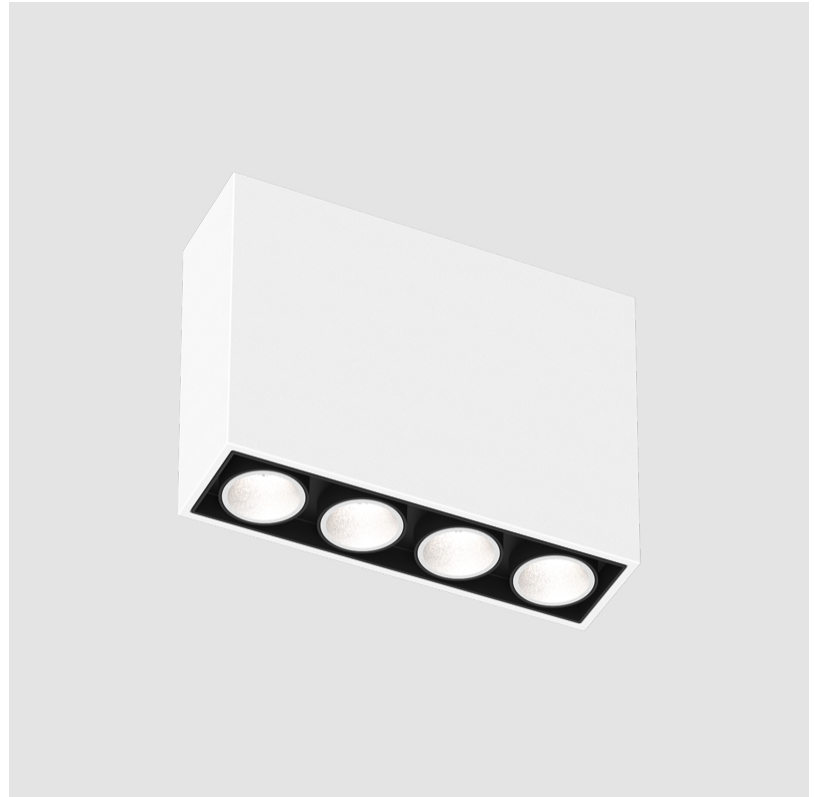

PHYSICAL

Shape: Rectangle
Length (mm): 142
Length (in): 5 ⁹/₁₆
Width (mm): 42
Width (in): 1 ⁵/₈
Height (mm): 109
Height (in): 4 ³/₁₆
Weight (kg): 0.65
Fixture Finish: SSR / BKV / CWI / CRY / HAB / UFT / ITA / RUA / FTG / MYG / LOD / PUS / FRO / FUP / KIA / POP / BLS / SPG / MEY / GOH / CHC / COM / ABZ / JAG / OBR / MOS / ROR
Holder Finish: WHI / BLK
Accent Finish: SSR / BKV / CWI / CRY / HAB / LAG / UFT / ITA / RUA / RUR / MIC / FTG / MYG / TWT / LOD / PUS / FRO / FUP / KIA / POP / BLS / SPG / MEY / GOH / GUM / CHC / COM / ABZ / JAG
Fixture Material: Aluminum Die Cast

ELECTRICAL

Lamp Type: LED (Zhaga Standard)
Input Wattage (W): 13
Total Output Wattage (W): 11.8
Dimming: Tri-Mode (Non-Dimming and Phase Dimming (120Vac only) and 0-10V Dimming)
Driver Included: Yes
Driver Location: Integrated
Driver Type: Constant Current - Universal
Driver Class: Class 1
Input Voltage (V): 120 - 277
Constant Current (MA): 1050mA

LED

Number of LEDs: 4
Color Temperature (°K): 2700 / 3000 / 3500 / 4000
Max. Delivered Lumen (lm): 781 / 843 / 860 / 878
Nominal Lumen (lm): 880 / 950 / 970 / 990
CRI: >90 CRI
Efficiency (%): 80
Lamp Life (hrs): 50000

OPTICAL

Reflector°: 8 / 14 / 34
Adjustability: Fixed

RATINGS AND CERTIFICATIONS

Certified By: Certified for North American Standards
IP rating: IP20

PROJECT
TYPE
SPECIFIER
QUANTITY
DATE