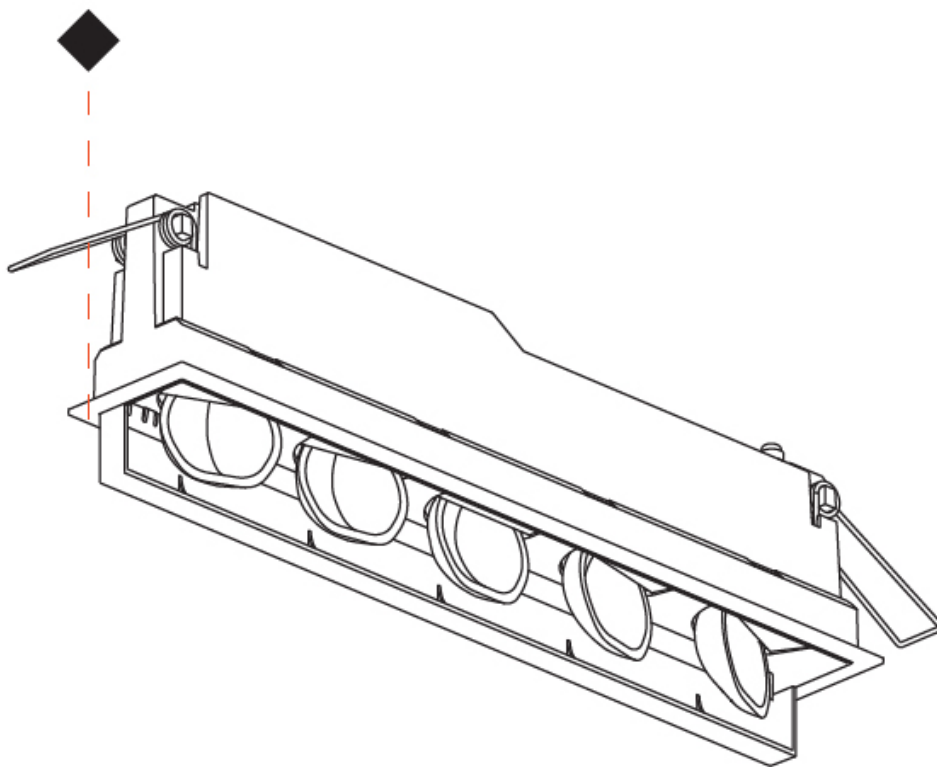

Certified By: CSA Certified to UL and CSA Standards
 IP rating: IP20

100mm
3 15/16"

5 - 30 mm
3/16" - 1 3/16"

270mm x 38mm
10 5/8" x 1 1/2"

MAGIQ WALLWASH RECESSED

A35154- : A35154-30K-03-02

PROJECT	_____
TYPE	_____
SPECIFIER	_____
QUANTITY	_____
DATE	_____