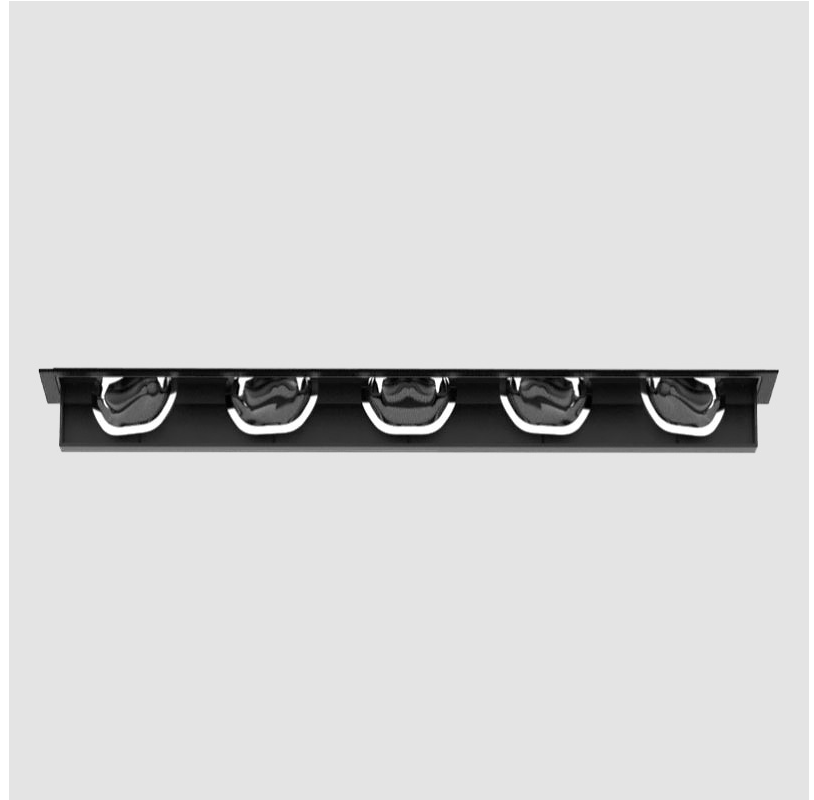

GENERAL

Series: Magiq
Subseries: Magiq Wallwash
Partner: Prolicht
Division: Architectural
Installation: Trimless
Product Type: Wallwash
Mounting Location: Ceiling
Light Distribution: Asymmetric

PHYSICAL

Shape: Rectangle
Length (mm): 267
Length (in): 10 1/2
Width (mm): 36
Width (in): 1 1/16
Height (mm): 64
Height (in): 2 1/2
Ceiling Thickness (mm): 12.5
Ceiling Thickness (in): 1/2
Min. Recessing Depth (mm): 100
Min. Recessing Depth (in): 3 15/16
Weight (kg): .943
Weight (lbs): 2.08
Fixture Material: Aluminum Die Cast
Cut-out Measurements: 273mm / 10 3/4" x 42mm / 1 5/8"

ELECTRICAL

Lamp Type: LED (Zhaga Standard)
Input Wattage (W): 33.4
Total Output Wattage (W): 29.6
Dimming: Tri-Mode (Non-Dimming and Phase Dimming (120Vac only) and 0-10V Dimming)
Driver Included: No
Driver Location: Remote
Driver Type: Constant Current - Universal
Driver Class: Class 1
Input Voltage (V): 120 - 277
Constant Current (MA): 500

LED

Number of LEDs: 5
Color Temperature (°K): 4000
Max. Delivered Lumen (lm): 2443
Nominal Lumen (lm): 2705
CRI: >90 CRI
Lamp Life (hrs): 50000

OPTICAL

Reflector: Asymmetric

RATINGS AND CERTIFICATIONS

Certified By: CSA Certified to UL and CSA Standards
IP rating: IP20