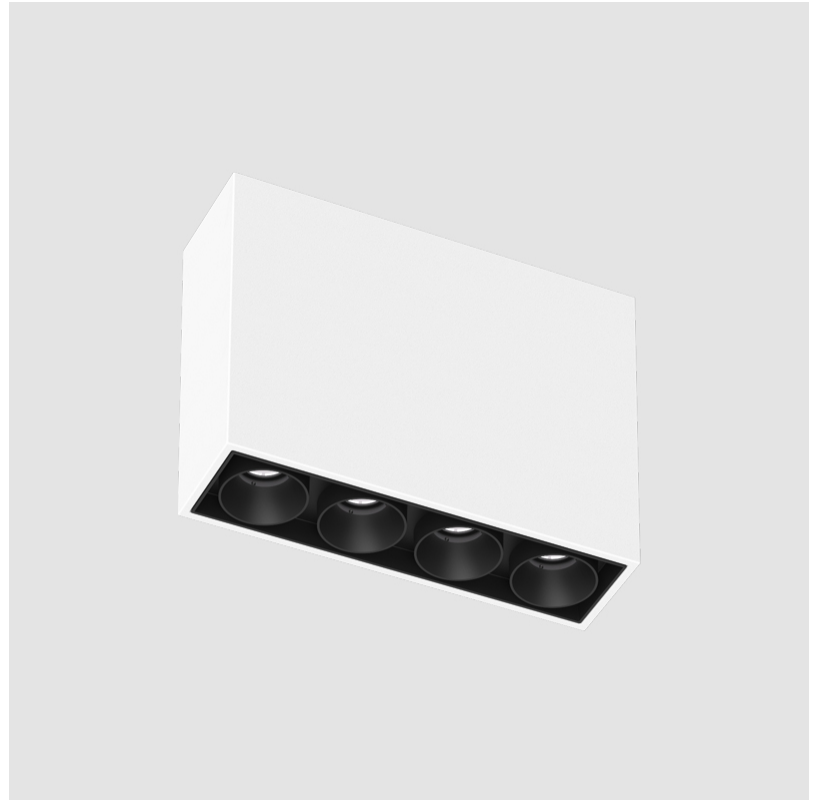

GENERAL

Series: Magiq
Subseries: Magiq 4 Cell
Partner: Prolicht
Division: Architectural
Installation: Surface
Product Type: Ceiling Surface
Mounting Location: Ceiling
Light Distribution: Direct

PHYSICAL

Shape: Rectangle
Length (mm): 142
Length (in): 5 ⁵/₁₆
Width (mm): 42
Width (in): 1 ⁵/₈
Height (mm): 109
Height (in): 4 ³/₁₆
Weight (kg): 0.65
Fixture Finish: SSR / BKV / CWI / CRY / HAB / UFT / ITA / RUA / FTG / MYG / LOD / PUS / FRO / FUP / KIA / POP / BLS / SPG / MEY / GOH / CHC / COM / ABZ / JAG / OBR / MOS / ROR
Holder Finish: WHI / BLK
Fixture Material: Aluminum Die Cast

ELECTRICAL

Lamp Type: LED (Zhaga Standard)
Input Wattage (W): 13
Total Output Wattage (W): 11.8
Dimming: Tri-Mode (Non-Dimming and Phase Dimming (120Vac only) and 0-10V Dimming)
Driver Included: Yes
Driver Location: Integrated
Driver Type: Constant Current - Universal
Driver Class: Class 1
Input Voltage (V): 120 - 277
Constant Current (MA): 1050mA

LED

Number of LEDs: 4
Color Temperature (°K): 2700 / 3000 / 3500 / 4000
Max. Delivered Lumen (lm): 781 / 843 / 860 / 878
Nominal Lumen (lm): 880 / 950 / 970 / 990
CRI: >90 CRI
Efficiency (%): 80
Lamp Life (hrs): 50000

OPTICAL

Reflector: 8 / 14 / 34
Adjustability: Fixed

RATINGS AND CERTIFICATIONS

Certified By: Certified for North American Standards
IP rating: IP20