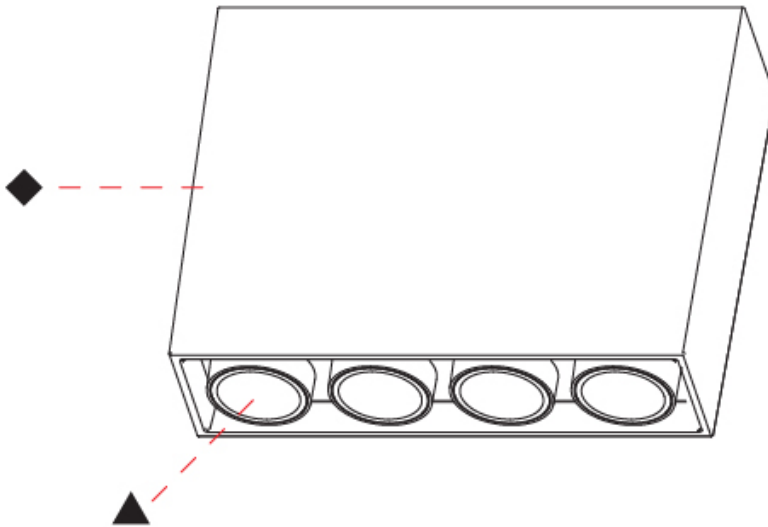

MAGIQ 4 CELL KORONA SURFACE

A3D185-

PROJECT

TYPE

SPECIFIER

QUANTITY

DATE

A