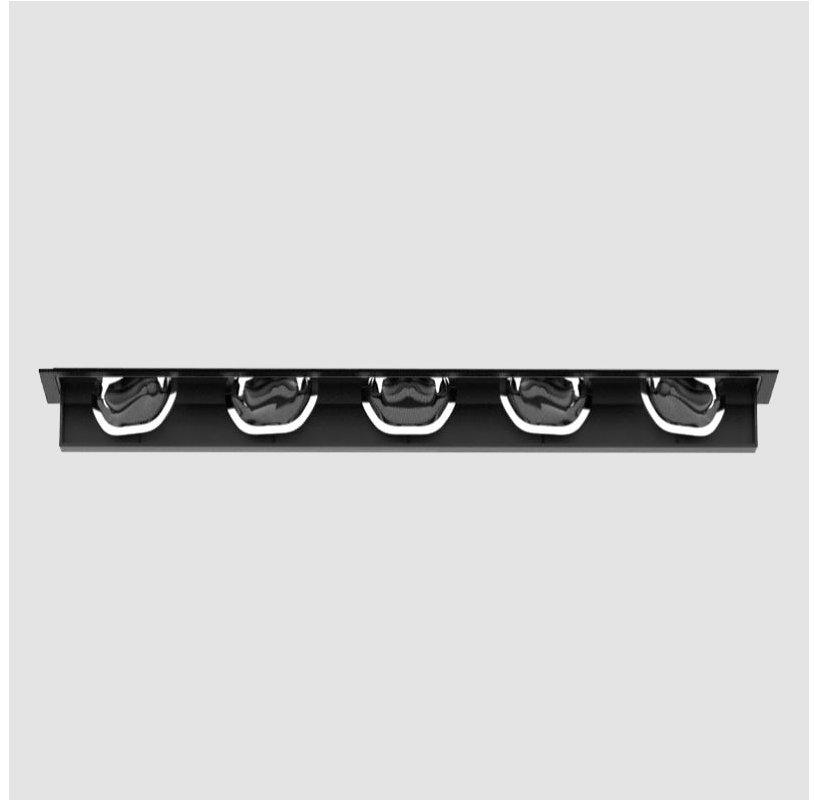

GENERAL

Series: Magiq
Subseries: Magiq Wallwash
Partner: Prolicht
Division: Architectural
Installation: Trimless
Product Type: Wallwash
Mounting Location: Ceiling
Light Distribution: Asymmetric

PHYSICAL

Shape: Rectangle
Length (mm): 267
Length (in): 10 1/2
Width (mm): 36
Width (in): 1 1/16
Height (mm): 64
Height (in): 2 1/2
Ceiling Thickness (mm): 12.5
Ceiling Thickness (in): 1/2
Min. Recessing Depth (mm): 100
Min. Recessing Depth (in): 3 15/16
Weight (kg): .943
Weight (lbs): 2.08
Fixture Material: Aluminum Die Cast
Cut-out Measurements: 273mm / 10 3/4" x 42mm / 1 5/8"

ELECTRICAL

Lamp Type: LED (Zhaga Standard)
Input Wattage (W): 33.4
Total Output Wattage (W): 29.6
Dimming: Tri-Mode (Non-Dimming and Phase Dimming (120Vac only) and 0-10V Dimming)
Driver Included: No
Driver Location: Remote
Driver Type: Constant Current - Universal
Driver Class: Class 1
Input Voltage (V): 120 - 277
Constant Current (MA): 500

LED

Number of LEDs: 5
Color Temperature (°K): 3500
Max. Delivered Lumen (lm): 2145
Nominal Lumen (lm): 2375
CRI: >90 CRI
Lamp Life (hrs): 50000

OPTICAL

Reflector: Asymmetric

RATINGS AND CERTIFICATIONS

Certified By: CSA Certified to UL and CSA Standards
IP rating: IP20

100mm
3 15/16"

12 1/2 mm
1/2"

270mm x 38mm
10 5/8" x 1 1/2"