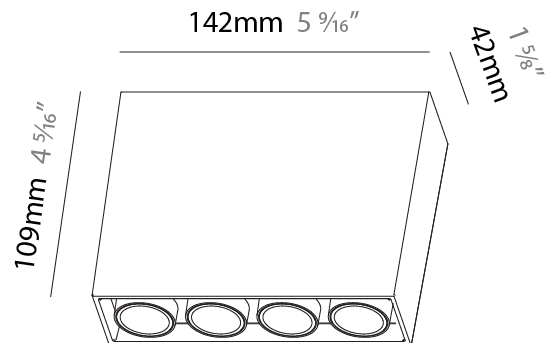

PHYSICAL

Shape: Rectangle
Length (mm): 142
Length (in): 5 ⁹/₁₆
Width (mm): 42
Width (in): 1 ⁵/₈
Height (mm): 109
Height (in): 4 ³/₁₆
Weight (kg): 0.65
Fixture Finish: SSR / BKV / CWI / CRY / HAB / UFT / ITA / RUA / FTG / MYG / LOD / PUS / FRO / FUP / KIA / POP / BLS / SPG / MEY / GOH / CHC / COM / ABZ / JAG / OBR / MOS / ROR
Holder Finish: WHI / BLK
Accent Finish: SSR / BKV / CWI / CRY / HAB / LAG / UFT / ITA / RUA / RUR / MIC / FTG / MYG / TWT / LOD / PUS / FRO / FUP / KIA / POP / BLS / SPG / MEY / GOH / GUM / CHC / COM / ABZ / JAG
Fixture Material: Aluminum Die Cast

ELECTRICAL

Lamp Type: LED (Zhaga Standard)
Input Wattage (W): 13
Total Output Wattage (W): 11.8
Dimming: Tri-Mode (Non-Dimming and Phase Dimming (120Vac only) and 0-10V Dimming)
Driver Included: Yes
Driver Location: Integrated
Driver Type: Constant Current - Universal
Driver Class: Class 1
Input Voltage (V): 120 - 277
Constant Current (MA): 1050mA

LED

Number of LEDs: 4
Color Temperature (°K): 2700 / 3000 / 3500 / 4000
Max. Delivered Lumen (lm): 781 / 843 / 860 / 878
Nominal Lumen (lm): 880 / 950 / 970 / 990
CRI: >90 CRI
Efficiency (%): 80
Lamp Life (hrs): 50000

OPTICAL

Reflector°: 8 / 14 / 34
Adjustability: Fixed

RATINGS AND CERTIFICATIONS

Certified By: Certified for North American Standards
IP rating: IP20

PROJECT
TYPE
SPECIFIER
QUANTITY
DATE